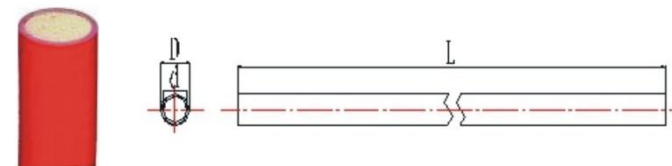

带电作业工具系列 Hot Line Tools

特点:

- 1.标准: GB13398-2008, IEC 60855, IEC61235.
Standard: GB13398-2008, IEC 60855, IEC61235..
- 2.颜色: 黄色和桔色
Colour: Safety Yellow or Orange.
- 3.材料: 泡沫填充环氧树脂管
Material: Epoxy fiberglass tube with foam filled.
- 4.工艺: 拉挤加缠绕
Process: Continuous filament or glass cloth winding during pultrusion process.
- 5.优点: Properties:
 - a. 相对轻 Lower weight,
 - b. 防潮和腐蚀 moisture and corrosion Resistant,
 - c. 优良的电气和机械性能 excellent electrical and mechanical
 - d. 全部作耐电压测试 100% electrically proof tested
(100kV/12inch (305mm) for 5 minutes without detectable flashover and temperature rise.)

泡沫填充管 Foam Filled epoxy Tube

Main Specification
性能指标

1. Density 密度 $\geq 1.80\text{g/cm}^3$
2. Water absorption rate 吸水率 $\leq 0.05\%$
3. Bending Strength 弯曲强度 $\geq 65\,000\text{N/cm}^2$
4. Axial direction Compression Strength 轴向压缩强度 $\geq 25\,500\text{N/cm}^2$
5. Volume resistivity 体积电阻率 $\geq 1.0 \times 10^{11} \Omega \cdot \text{cm}$
6. Modulus of elasticity 弹性模量 $\geq 44\text{Mpa}$

说明: 订货时, 请说明颜色、内径、外径、长度。
Note: When you order, Please let us know the colour, OD, ID and Length of the tube.

伸缩型操作杆 Telescoping Hot sticks

● 接头材料 FRP Hot stick head material

Stainless

Brass

Aluminium Alloy

● 下端头材料 FRP Hot stick bottom material

Insulated block bottom

Insulated Rubber bottom

● 联接头材料 FRP Hot stick Connection Part

Spring locking

Nylon Big Nut

Plastic big Nut

● 标签 FRP Hot stick Marking